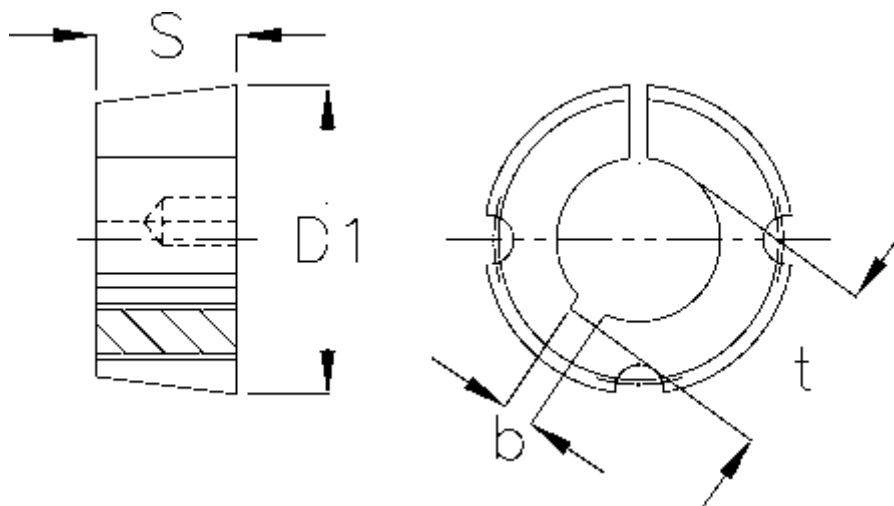

Article number: 6160401108009

Description: Taper bush 1108 bore $\varnothing 9$ mm

Measures

b	= 3
Bore	= 9
Bush type	= 1108
D1	= 38
S	= 22,3
Screw size	= 1/4 x 1/2"
t	= 10.6
Transmission moment	= 147